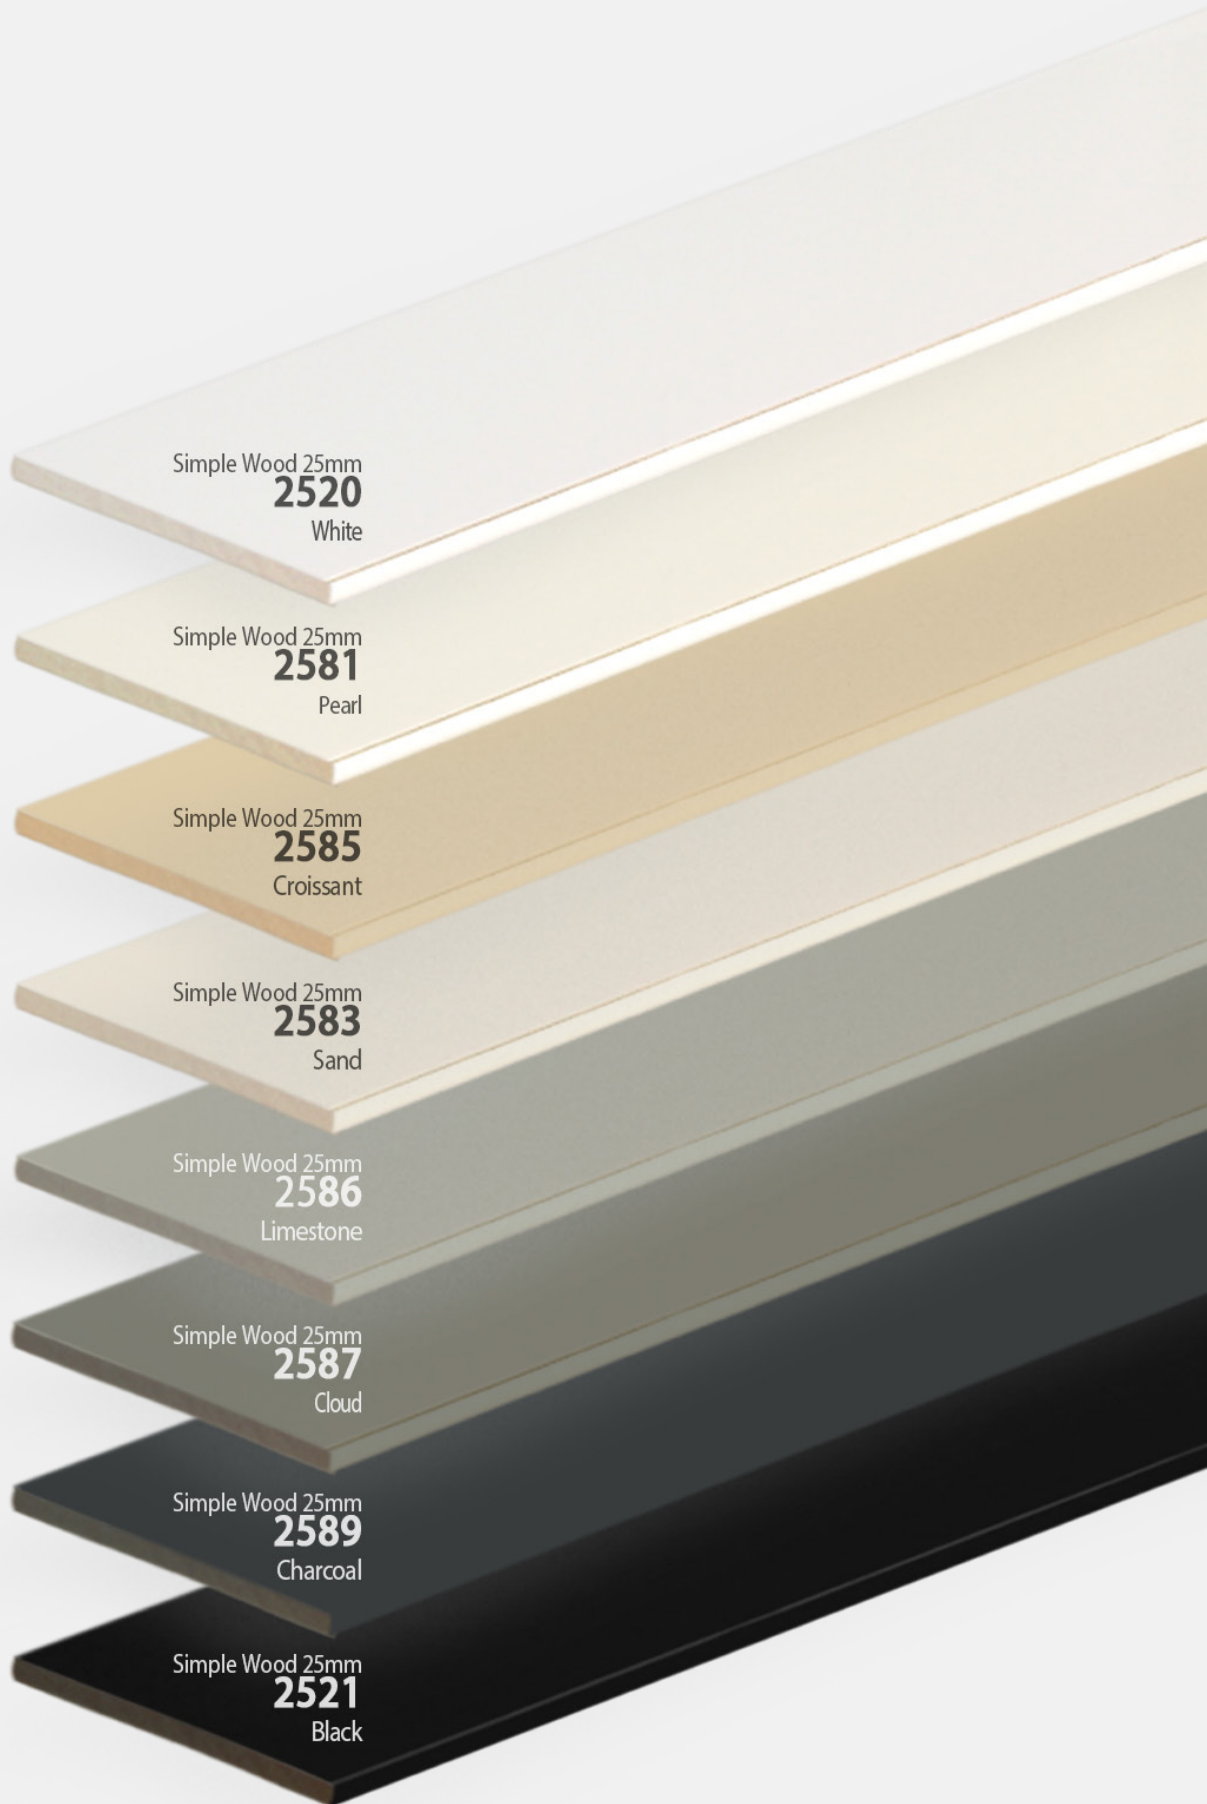

Classic Wood 25mm

Simple Wood 25mm

Wood/Bamboo 25mm