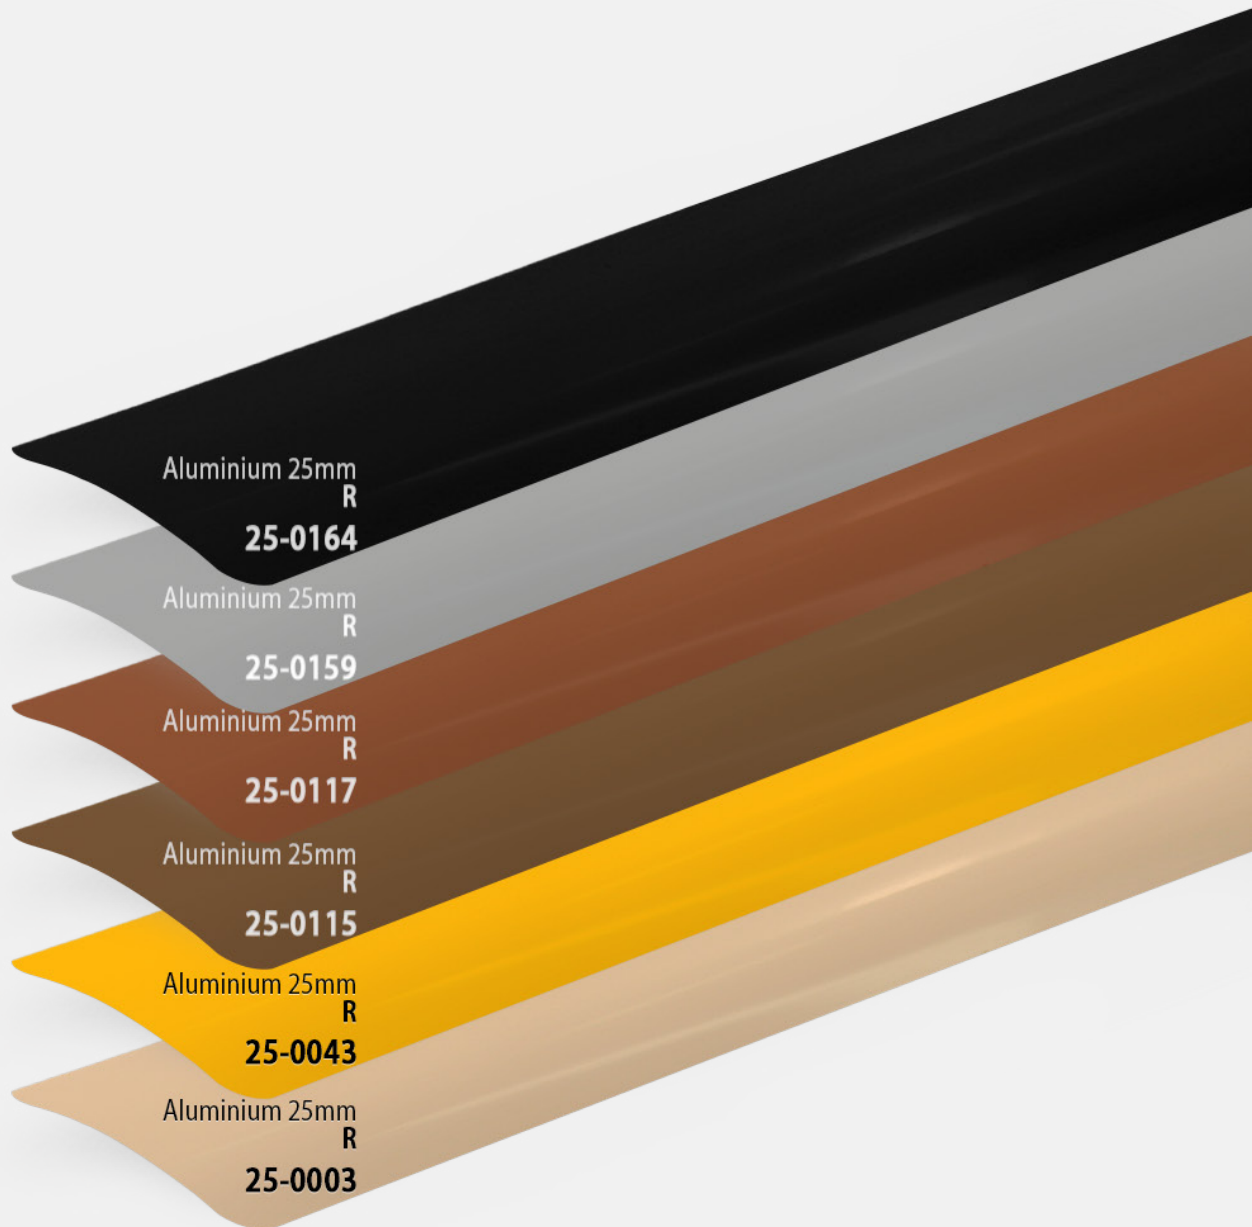

Aluminium 25mm
R
25-0195

Aluminium 25mm
R
25-0187

Aluminium 25mm
R
25-0186

Aluminium 25mm
R
25-0179

Aluminium 25mm
R
25-0172

Aluminium 25mm
R
25-0168

Aluminium 25mm
R*(25-0159/25-0168)
25-9007

Aluminium 25mm
R*(25-0281/25-0996)
25-0996

Aluminium 25mm
R*(25-0281)
25-7016

Aluminium 25mm
R
25-0165

Aluminium 25mm
R*(25-0900)
25-V9001

Aluminium 25mm
R*(25-0538)
25-V8104

Aluminium 25mm
R*(25-0511)
25-V8004

Aluminium 25mm
R*(25-0159)
25-V8005

Aluminium 25mm
R*(25-0281)
25-V8006

Aluminium 25mm
R*(25-0281)
25-V8008

Aluminium 25mm
R*(25-0164)
25-V8003