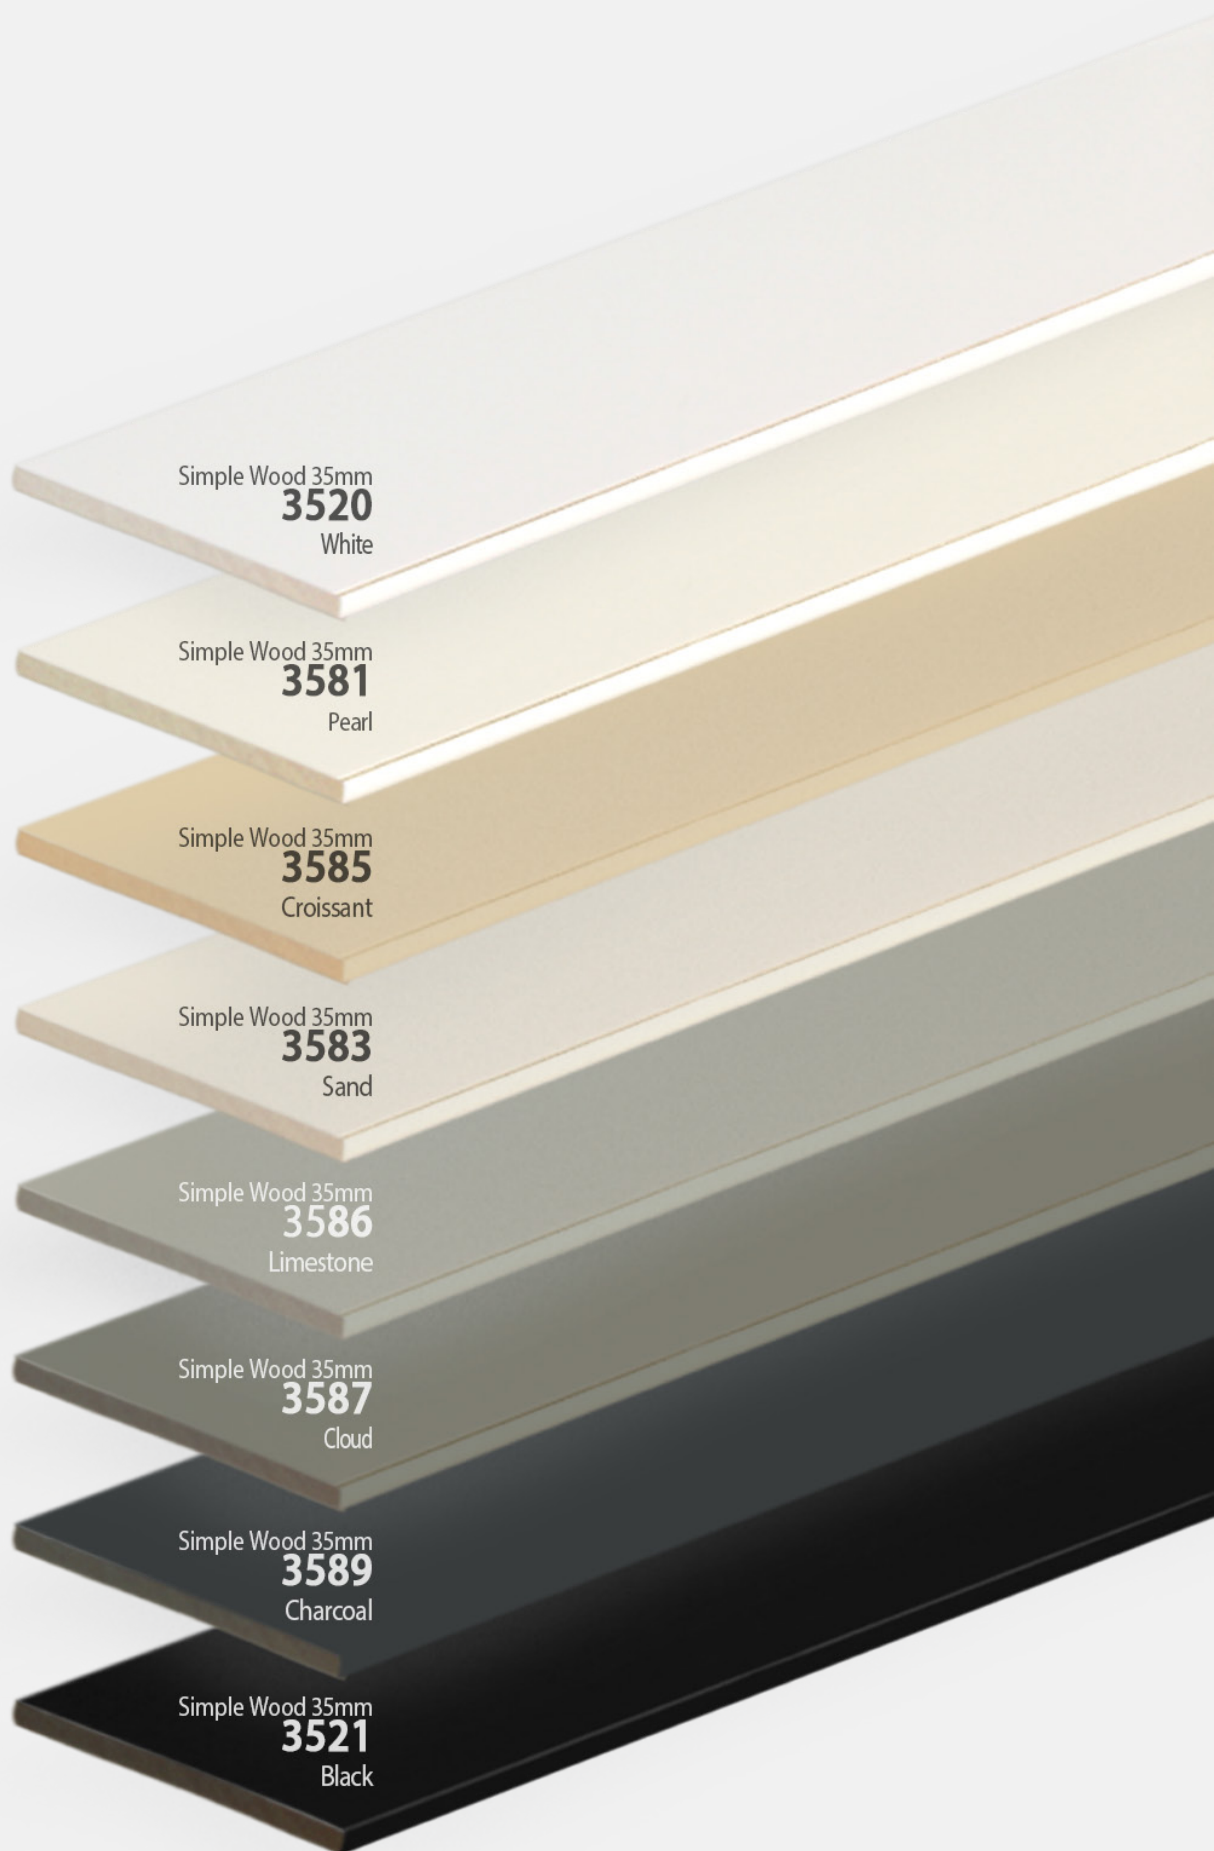

Simple Wood 35mm

Simple Wood 35mm
3520
White

Simple Wood 35mm
3581
Pearl

Simple Wood 35mm
3585
Croissant

Simple Wood 35mm
3583
Sand

Simple Wood 35mm
3586
Limestone

Simple Wood 35mm
3587
Cloud

Simple Wood 35mm
3589
Charcoal

Simple Wood 35mm
3521
Black

Wood/Bamboo 35mm